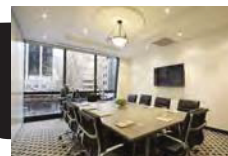

## EXCHANGE TOWER

530 Little Collins Street, Melbourne, VIC

ROOM	ROOM CAPACITY					SQM
	BOARDROOM	THEATRE	CLASSROOM	U-SHAPE	COCKTAIL	
Flynn	4	-	-	-	-	11
Melba	10	-	-	-	15	25
Parkes	10	-	-	-	15	29
Patterson	8	-	-	-	-	28
Double Boardroom	18	32	16	12	30	53